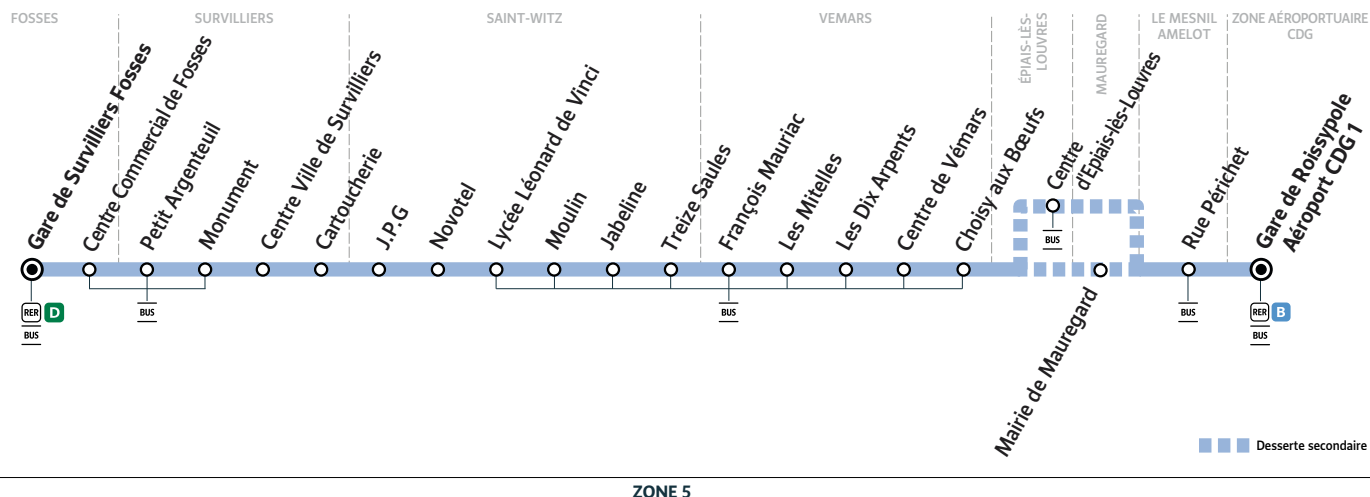

ZONE 5

Horaires valables du 24 août 2020 au 22 août 2021

Du lundi au vendredi

Arrivée* du RER D de Paris				5:30	6:00	6:45	7:00	7:15	7:30	8:00	8:15			
FOSSES	Gare de Surveilliers Fosses	Filéo		4:34	5:04	5:36	6:06	6:34	6:50	7:05	7:20	7:35	8:05	8:21
	Centre Commercial de Fosses	Filéo		4:35	5:05	5:37	6:07	6:35	6:51	7:06	7:21	7:36	8:06	8:22
SURVILLIERS	Petit Argenteuil	Filéo		4:36	5:06	5:38	6:08	6:36	6:52	7:07	7:22	7:37	8:07	8:23
	Monument	Filéo		4:38	5:08	5:40	6:10	6:38	6:54	7:09	7:24	7:39	8:09	8:25
	Centre Ville de Surveilliers			4:39	5:09	5:41	6:11	6:39	6:55	7:10	7:25	7:40	8:10	8:26
	Cartoucherie			4:39	5:09	5:41	6:11	6:40	6:56	7:11	7:26	7:41	8:11	8:27
SAINT-WITZ	J.P.G			4:40	5:10	5:42	6:12	6:40	6:56	7:11	7:26	7:41	8:11	8:27
	Novotel			4:40	5:10	5:42	6:12	6:40	6:56	7:11	7:26	7:41	8:12	8:28
	Lycée Léonard de Vinci			4:42	5:12	5:44	6:14	6:43	6:59	7:14	7:29	7:44	8:15	8:31
	Moulin			4:44	5:14	5:46	6:16	6:45	7:01	7:16	7:31	7:46	8:17	8:33
	Jabeline			4:45	5:15	5:47	6:17	6:46	7:02	7:17	7:32	7:47	8:18	8:34
VÉMARS	Treize Saules			4:46	5:16	5:48	6:18	6:47	7:03	7:18	7:33	7:48	8:19	8:35
	François Mauriac			4:50	5:20	5:52	6:22	6:51	7:07	7:22	7:37	7:51	8:22	8:38
	Les Mitelles			4:51	5:21	5:53	6:23	6:52	7:08	7:23	7:38	7:52	8:23	8:39
	Les Dix Arpentés			4:52	5:22	5:54	6:24	6:53	7:09	7:24	7:39	7:53	8:24	8:40
	Centre de Vémars			4:54	5:24	5:56	6:26	6:55	7:11	7:26	7:41	7:55	8:26	8:42
ÉPIAIS-LÈS-LOUVRES	Choisy aux Bœufs			4:58	5:28	6:00	6:30	6:59	7:15	7:30	7:45	7:59	8:30	8:46
	Centre d'Épiais-lès-Louvres			5:00	6:02		7:01		7:32		8:01	8:32		
MAUREGARD	Mairie de Mauregard			5:32		6:34		7:19		7:49			8:50	
LE MESNIL AMELOT	Rue Périchet			5:06	5:37	6:08	6:39	7:08	7:24	7:39	7:54	8:08	8:39	8:55
ZONE AÉROPORTUAIRE CDG	Gare de Roissy Aéroport CDG 1	Filéo	N	5:09	5:40	6:11	6:42	7:12	7:29	7:44	7:59	8:13	8:44	9:00

Filéo : Pour plus d'informations, reportez-vous à la fin de ce document.

* Les horaires sont donnés à titre indicatif.

i Bon à savoir

- Pas de service les samedis, dimanches et jours fériés.
- Nos conducteurs s'efforcent en permanence de respecter ces horaires. Les conditions de circulation peuvent toutefois causer occasionnellement des retards.