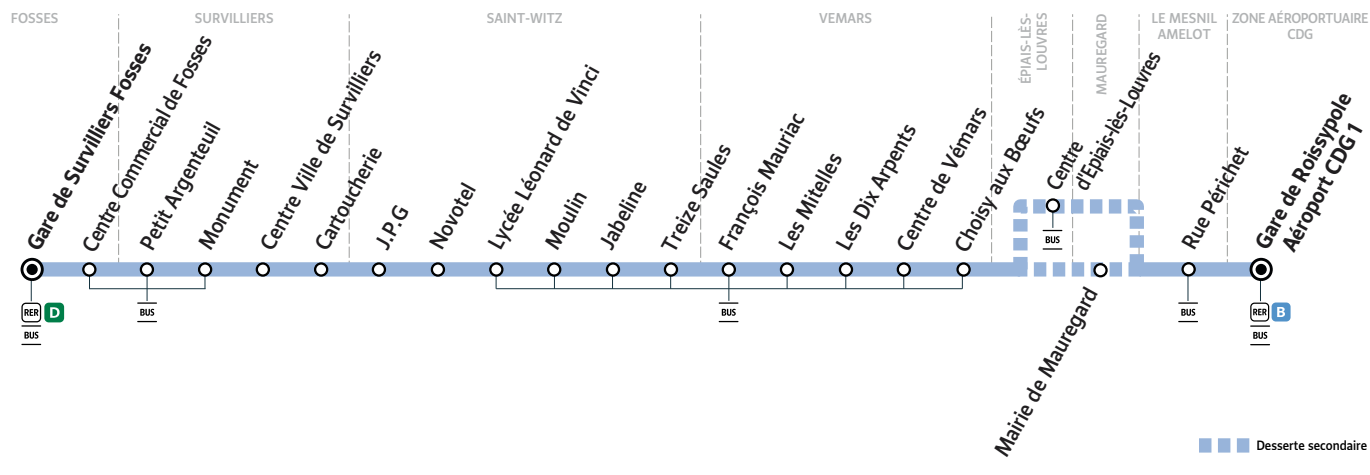

ZONE 5

Horaires valables du 24 août 2020 au 22 août 2021

Du lundi au vendredi

ZONE AÉROPORTUAIRE CDG	Gare de Roissy Aéroport CDG 1	Filéo	N	15:40	16:08	16:39	17:08	17:37	18:11	18:40	19:12	19:41	20:48	21:17
LE MESNIL AMELOT	Rue Périchet			15:46	16:14	16:45	17:14	17:43	18:17	18:46	19:18	19:47	20:54	21:23
ÉPIAIS-LÈS-LOUVRES	Centre d'Épiais-lès-Louvres				16:19		17:18		18:23		19:22		20:58	
MAUREGARD	Mairie de Mauregard			15:50		16:49		17:47		18:49		19:50		21:26
VÉMARS	Choisy aux Bœufs			15:53	16:21	16:52	17:21	17:50	18:25	18:52	19:24	19:53	21:00	21:29
	Centre de Vémars			15:56	16:24	16:55	17:24	17:53	18:28	18:55	19:27	19:56	21:03	21:32
	Les Dix Arpentis			15:58	16:26	16:57	17:26	17:55	18:30	18:57	19:29	19:58	21:05	21:34
	Les Mitelles			15:59	16:27	16:58	17:27	17:56	18:31	18:58	19:30	19:59	21:06	21:35
	François Mauriac			16:00	16:28	16:59	17:28	17:57	18:32	18:59	19:31	20:00	21:07	21:36
SAINT-WITZ	Treize Saules			16:03	16:31	17:02	17:31	18:00	18:35	19:02	19:34	20:03	21:10	21:39
	Jabeline			16:04	16:32	17:03	17:32	18:01	18:36	19:03	19:35	20:04	21:11	21:40
	Moulin			16:05	16:33	17:04	17:33	18:02	18:37	19:04	19:36	20:05	21:12	21:41
	Lycée Léonard de Vinci			16:07	16:35	17:06	17:35	18:04	18:39	19:06	19:38	20:07	21:14	21:43
	Novotel			16:10	16:38	17:09	17:38	18:07	18:41	19:08	19:40	20:09	21:16	21:45
	J.P.G			16:10	16:38	17:09	17:38	18:07	18:41	19:08	19:40	20:09	21:16	21:45
SURVILLIERS	Cartoucherie			16:10	16:38	17:09	17:38	18:07	18:42	19:09	19:41	20:10	21:17	21:46
	Centre Ville de Survilliers			16:11	16:39	17:10	17:39	18:08	18:42	19:09	19:41	20:10	21:17	21:46
	Monument	Filéo		16:12	16:41	17:12	17:41	18:10	18:43	19:10	19:42	20:11	21:18	21:47
	Petit Argenteuil	Filéo		16:14	16:42	17:13	17:42	18:11	18:44	19:11	19:43	20:12	21:19	21:48
FOSSES	Centre Commercial de Fosses	Filéo		16:15	16:43	17:14	17:43	18:12	18:45	19:12	19:44	20:13	21:20	21:49
	Gare de Survilliers Fosses	Filéo		16:16	16:45	17:16	17:45	18:14	18:46	19:13	19:45	20:14	21:21	21:50
	Départ* du RER D vers Paris			16:30	17:00	17:30	18:00	18:30	19:00	19:30	20:00	20:30	21:30	22:00

Filéo : Pour plus d'informations, reportez-vous à la fin de ce document.

* Les horaires sont donnés à titre indicatif.

i Bon à savoir

- Pas de service les samedis, dimanches et jours fériés.
- Nos conducteurs s'efforcent en permanence de respecter ces horaires. Les conditions de circulation peuvent toutefois causer occasionnellement des retards.